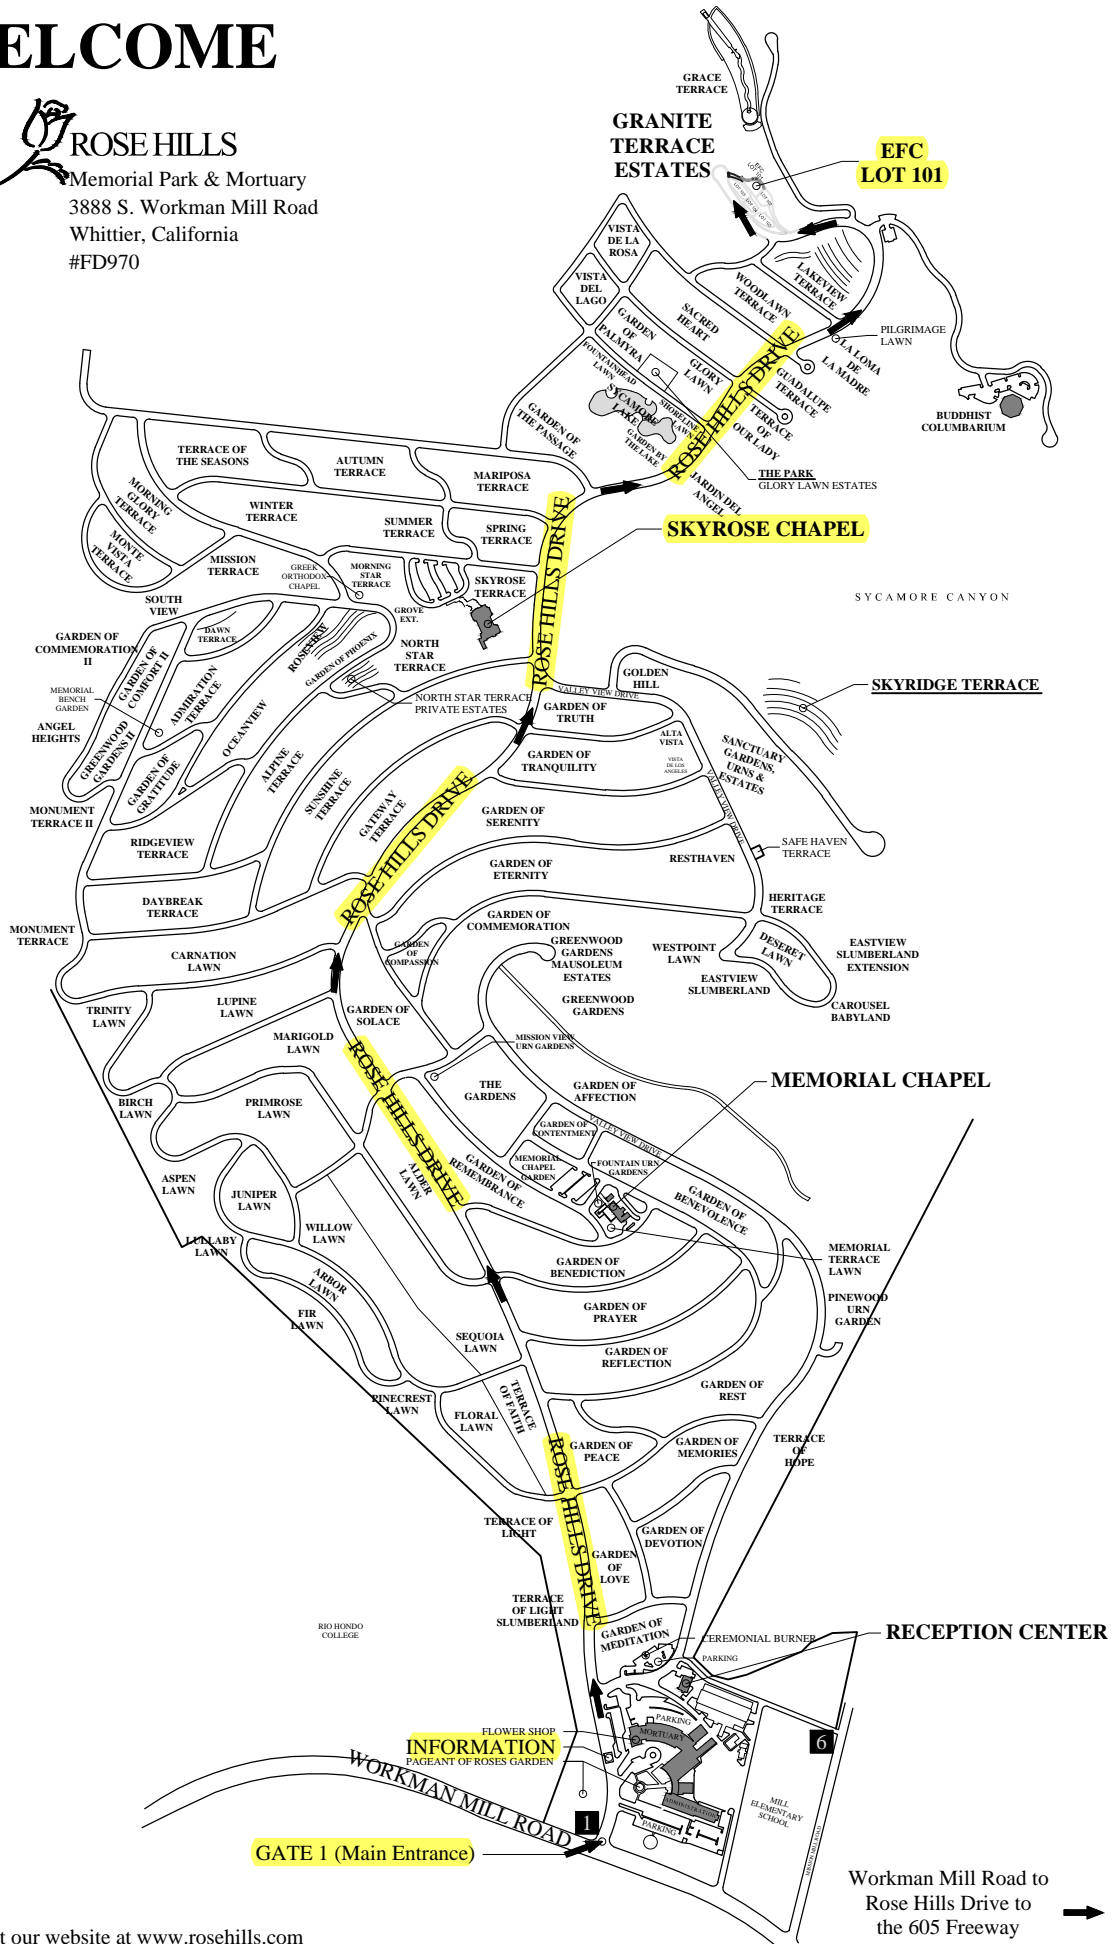

WELCOME

ROSE HILLS

Memorial Park & Mortuary
 3888 S. Workman Mill Road
 Whittier, California
 #FD970

Visit our website at www.rosehills.com

Workman Mill Road to
 Rose Hills Drive to
 the 605 Freeway